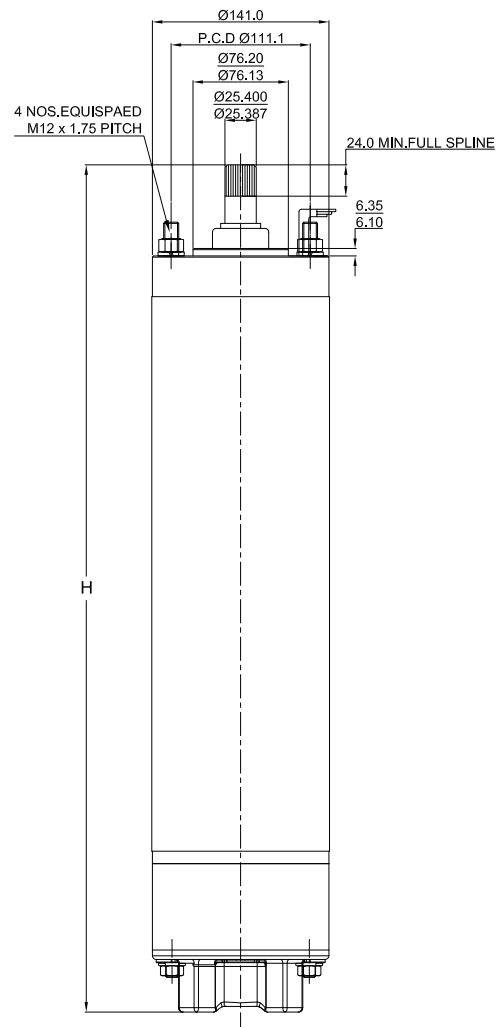

PSMS150 Motor