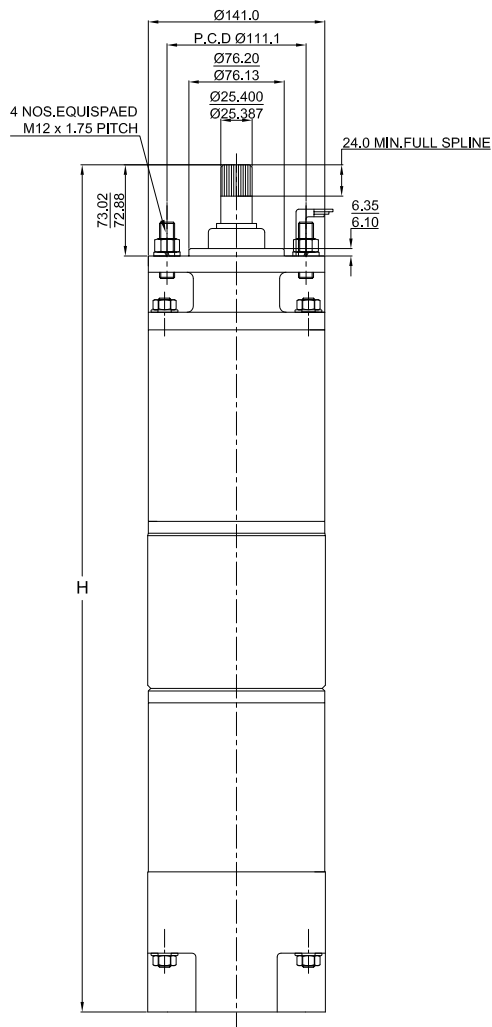

PSMC150 Motor