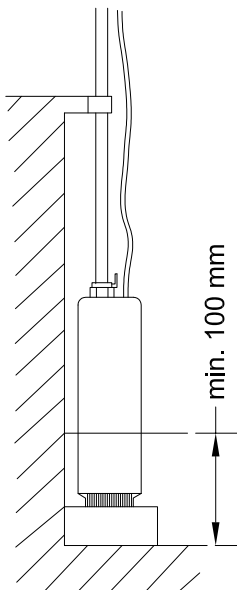

PRAKASH

Worldwide

Quality, Reliability, Life

**OPEN WELL
SUBMERSIBLE PUMP
STAINLESS STEEL 304**

Hydraulic Performance Curve

Pump in the Resting Position

Construction without float switch

Construction with float switch

Pump in the Suspended Position

- Electric power cable
- Delivery pipe
- Safety rope
- Pressure gauge
- Air vent valve
- Check valve
- Gate valve

Worldwide

Prakash Pump

Naroda Road, Ahmedabad-380025. Gujarat, India