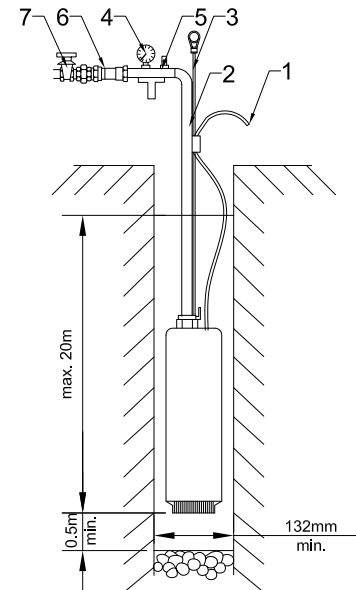

PRAKASH

Worldwide

Quality, Reliability, Life

**OPEN WELL
SUBMERSIBLE PUMP
STAINLESS STEEL 304**

Hydraulic Performance Curve

Pump in the Resting Position

Construction without float switch

Construction with float switch

Pump in the Suspended Position

- Electric power cable
- Delivery pipe
- Safety rope
- Pressure gauge
- Air vent valve
- Check valve
- Gate valve

Worldwide

Prakash Pump

Naroda Road, Ahmedabad-380025. Gujarat, India