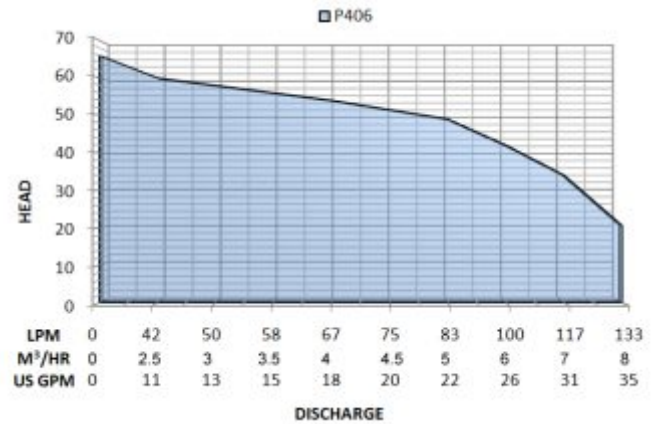

PRAKASH

Worldwide

Quality, Reliability, Life

**OPEN WELL
SUBMERSIBLE PUMP
STAINLESS STEEL 304**

Hydraulic Performance Curve

Pump in the Resting Position

Construction without float switch

Construction with float switch

Pump in the Suspended Position

- Electric power cable
- Delivery pipe
- Safety rope
- Pressure gauge
- Air vent valve
- Check valve
- Gate valve

Worldwide

Prakash Pump

Naroda Road, Ahmedabad-380025. Gujarat, India