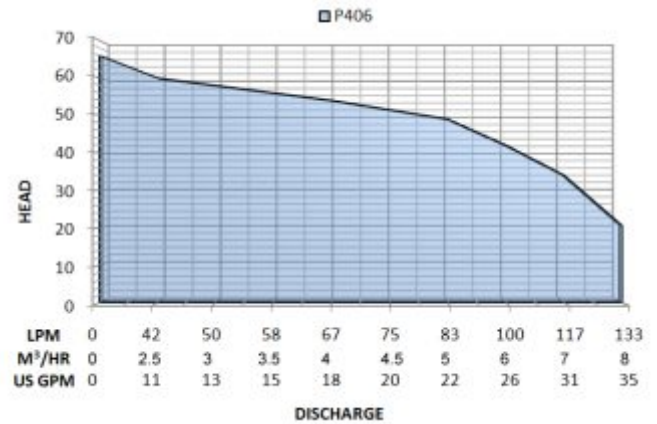

PRAKASH

Worldwide

Quality, Reliability, Life

**OPEN WELL
SUBMERSIBLE PUMP
STAINLESS STEEL 304**

Hydraulic Performance Curve

Pump in the Resting Position

Construction without float switch

Construction with float switch

Pump in the Suspended Position

- Electric power cable
- Delivery pipe
- Safety rope
- Pressure gauge
- Air vent valve
- Check valve
- Gate valve

Worldwide

Prakash Pump

Naroda Road, Ahmedabad-380025. Gujarat, India