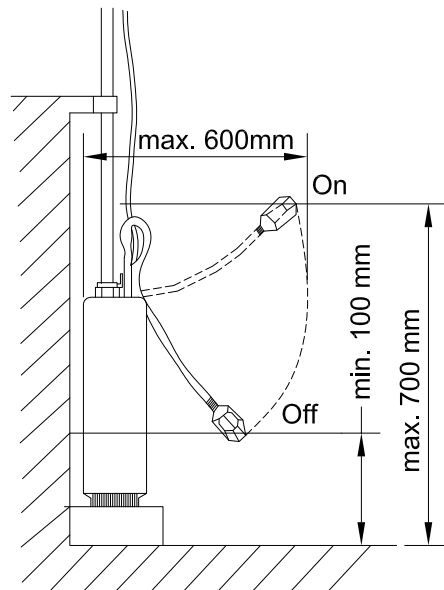

PRAKASH

Worldwide

Quality, Reliability, Life

**OPEN WELL
SUBMERSIBLE PUMP
STAINLESS STEEL 304**

Hydraulic Performance Curve

Pump in the Resting Position

Construction without float switch

Construction with float switch

Pump in the Suspended Position

- Electric power cable
- Delivery pipe
- Safety rope
- Pressure gauge
- Air vent valve
- Check valve
- Gate valve

Worldwide

Prakash Pump

Naroda Road, Ahmedabad-380025. Gujarat, India