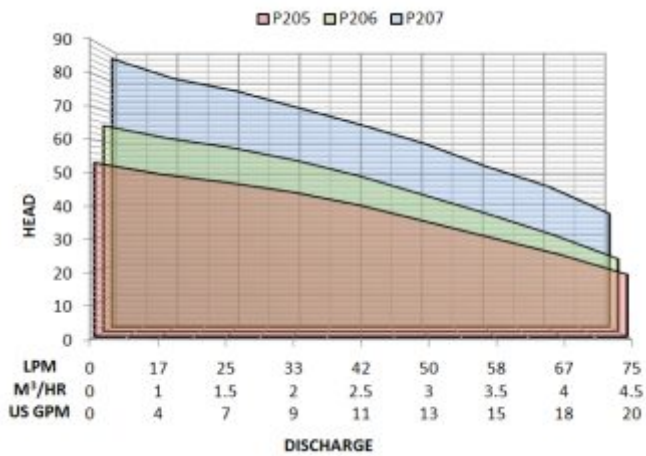

PRAKASH

Worldwide

Quality, Reliability, Life

**OPEN WELL
SUBMERSIBLE PUMP
STAINLESS STEEL 304**

Hydraulic Performance Curve

Pump in the Resting Position

Construction without float switch

Construction with float switch

Pump in the Suspended Position

- Electric power cable
- Delivery pipe
- Safety rope
- Pressure gauge
- Air vent valve
- Check valve
- Gate valve

Worldwide

Prakash Pump

Naroda Road, Ahmedabad-380025. Gujarat, India