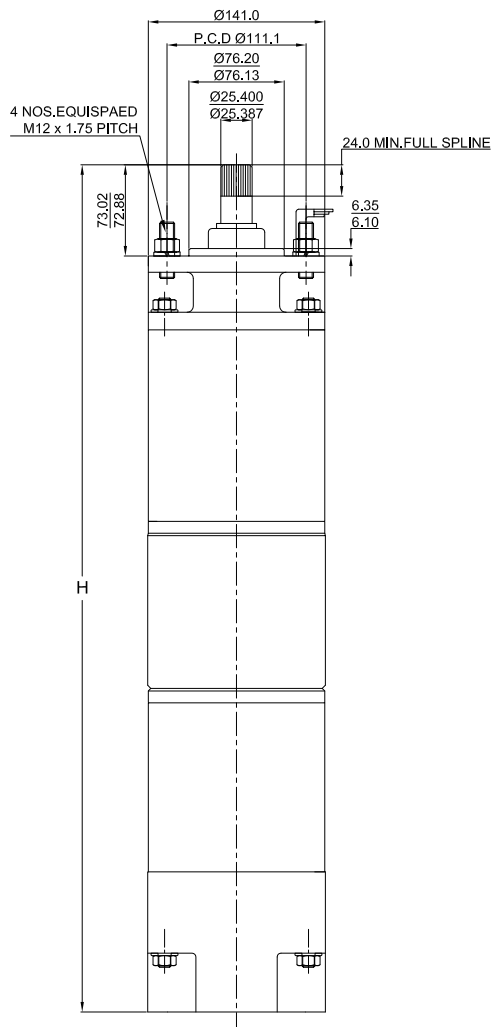

PSMC150 Motor