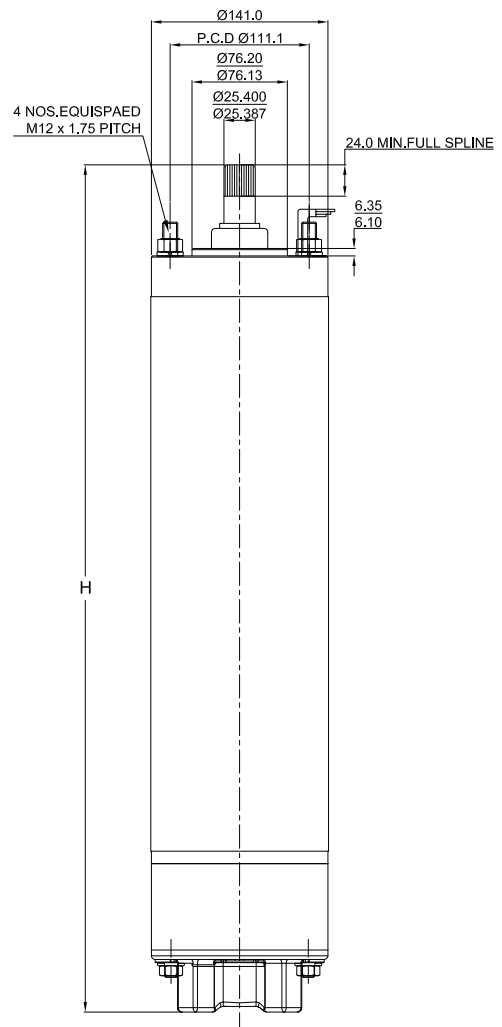

PSMS150 Motor